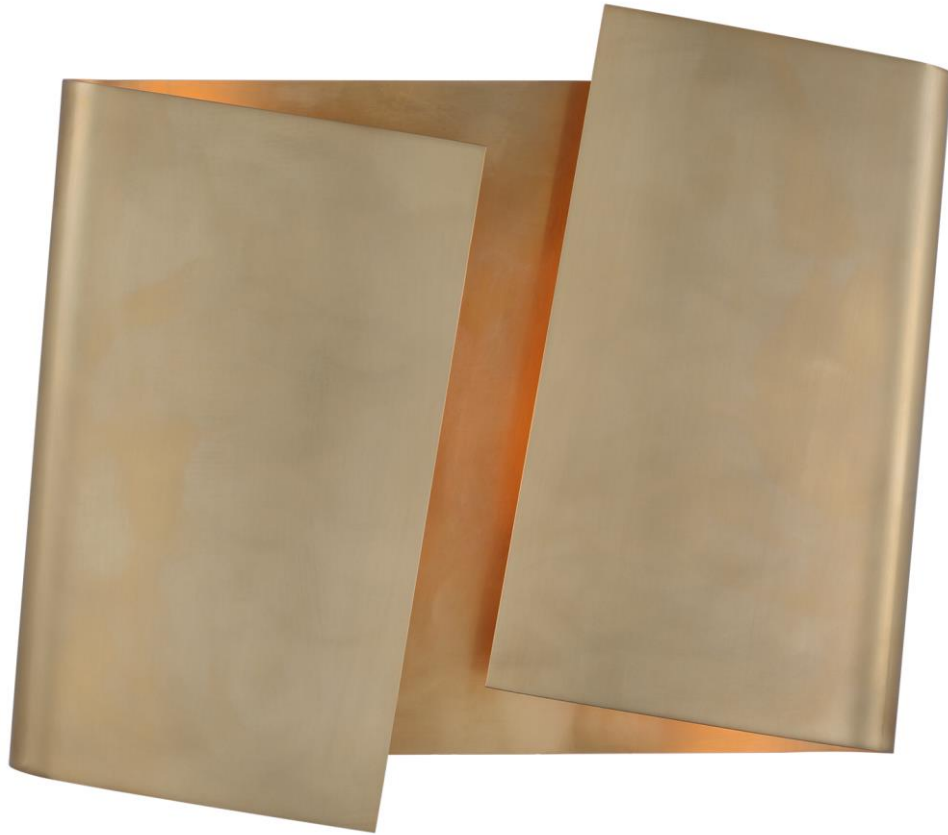

TEAR SHEET

Piel Right Twisted Sconce

Item # KW 2631AB

Designer: Kelly Wearstler

Height: 11.5"

Width: 13"

Extension: 2.5"

Backplate: 8.5" x 10" Rectangle

Finishes: AB, BZ, PWT

Socket: Dedicated LED

Wattage: 20w (1600lm)

Weight: 7 Pounds