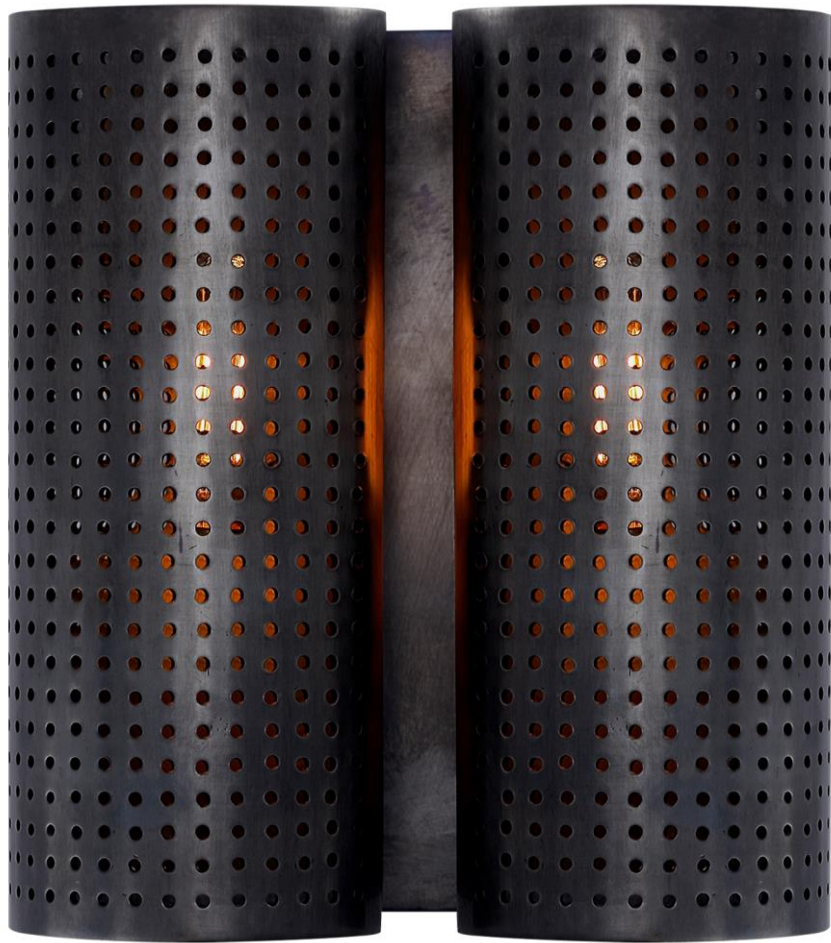

# TEAR SHEET

## Precision Double Sconce

Item # KW 2063BZ

Designer: Kelly Wearstler

Height: 8.75"

Width: 8"

Extension: 4"

Backplate: 4.25" x 7" Rectangle

Finishes: AB, BZ, PN

Socket: 2 - E17 Keyless

Wattage: 2 - 40 T6.5

Weight: 6 Pounds