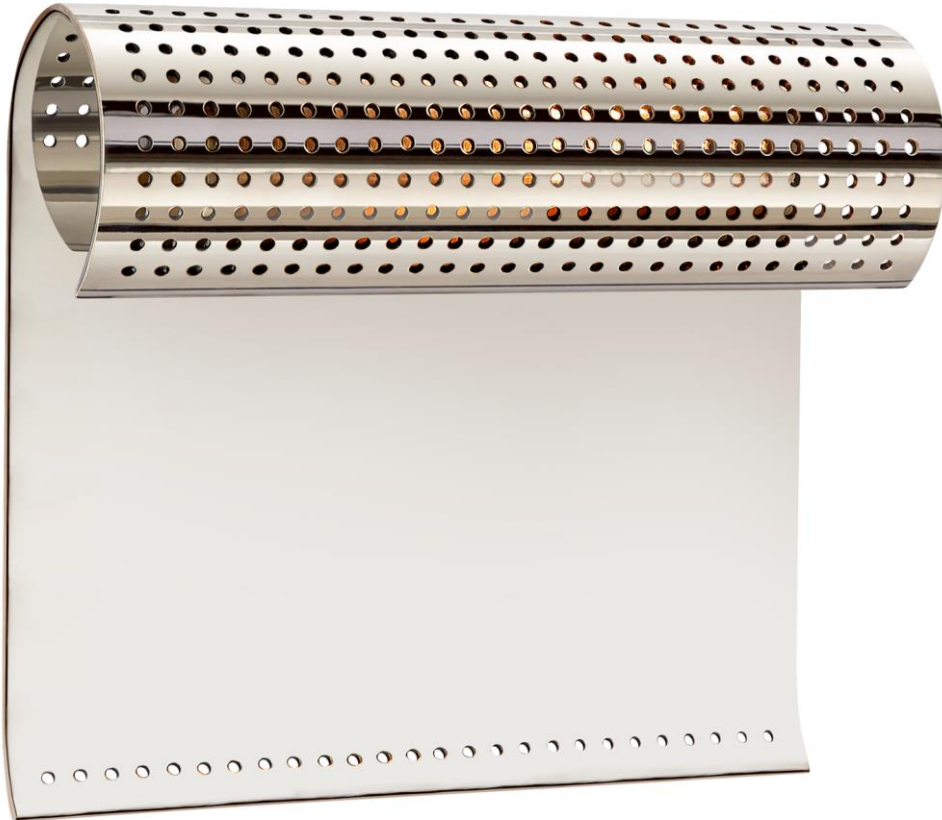

# TEAR SHEET

## Precision Small Sconce

Item # KW 2060PN

Designer: Kelly Wearstler

Height: 7.75"

Width: 8.75"

Extension: 3.25"

Backplate: 5.5" Square

Finishes: AB, BZ, PN

Socket: E17 Keyless

Wattage: 40 T6.5

Weight: 4 Pounds