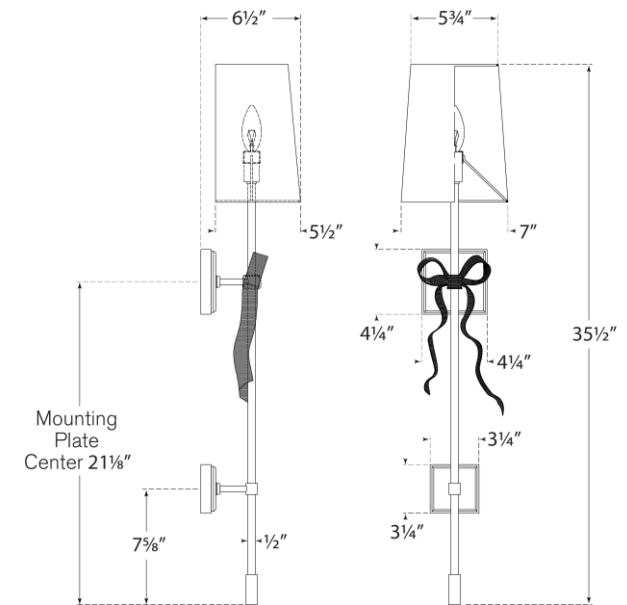

TEAR SHEET

Ellery Gros-Grain Bow Tail Sconce

Item # KS 2117SB-L

Designer: kate spade new york

Height: 36"

Width: 7"

Extension: 6.5"

Backplate: 3.25" Square

Finishes: PN, SB

Shade Treatments: B, L

Shade Details: 5.75" x 7" x 9.25" Square Shield

Socket: E12 Candelabra

Wattage: 40 B11

Weight: 6 Pounds

KS2117