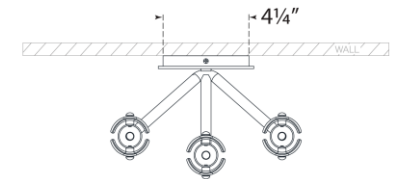

## Casoria 17" Triple Sconce

Item # ARN 2483PN-CG

Designer: AERIN

Height: 17.75"

Width: 9.5"

Extension: 6"

Backplate: 4.25" Round

Finishes: HAB, PN

Glass Options: CG

Socket: 3 - E12 Candelabra

Wattage: 3 - 6.5 LED B11

Weight: 7 Pounds

Note: UL Only

Top View