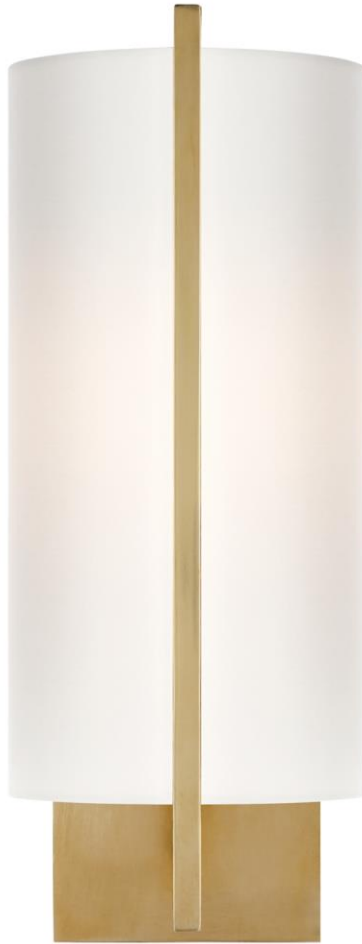

SPEC SHEET

Framework Sconce

Item # BBL 2110SB-S

Designer: Barbara Barry

Height: 12.75"

Width: 5.25"

Extension: 7"

Backplate: 3.75" Square

Finishes: BZ, PN, SB, SS

Shade Treatments: S

Shade Details: 5.25" x 5.25" x 10"

Socket: E26 Keyless

Wattage: 40 B

Note: Requires Smaller Outlet Box